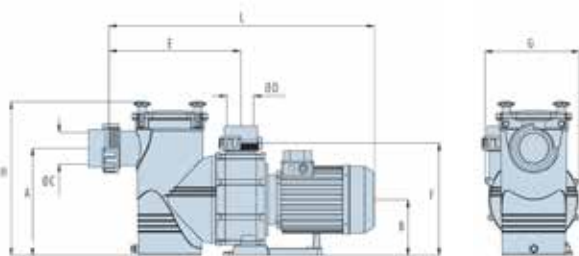

AURORA МОДЕЛИ 3HP, 4HP И 5,5HP С ПРЕФИЛЬТРОМ AURORA MODEL 3HP, 4HP AND 5,5 HP WITH PREFILTER